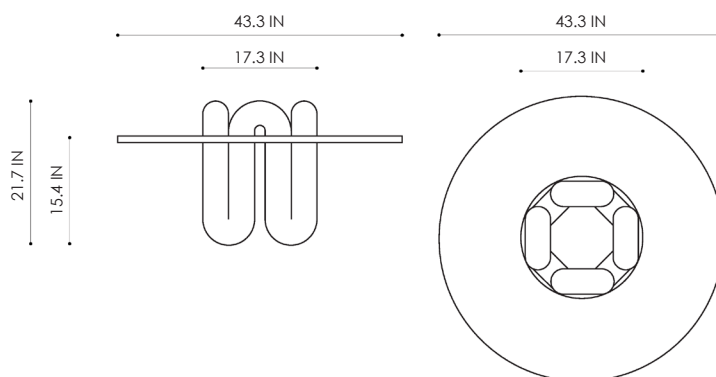

STUDIOTWENTYSEVEN

UNIVERSE LOW TABLE BY **ARDA YENIAY** EXCLUSIVELY FOR STUDIOTWENTYSEVEN

POLISHED LILAC MARBLE
PRODUCTION TIME 6-8 WEEKS
MADE IN TURKEY

IN H 21.7 TH 15.4 Ø 43.3
CM H 55 TH 39 Ø 110