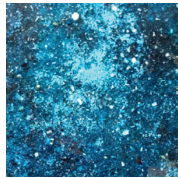

# STUDIOTWENTYSEVEN

**NATURAL**  
OAK

**GRADIENT DARK**  
OAK

**BLACK TINT**  
OAK

**MATTE**  
GRAPHITE RESIN

**SATIN**  
GRAPHITE RESIN

**SHINY**  
GRAPHITE RESIN

**SIGNATURE FINISH**  
MULTI-PIGMENTED  
SAWDUST RESIN

**SIGNATURE FINISH**  
MULTI-PIGMENTED  
SAWDUST RESIN

**SIGNATURE FINISH**  
MULTI-PIGMENTED  
SAWDUST RESIN