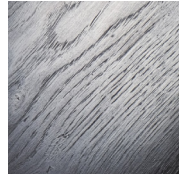

# STUDIOTWENTYSEVEN

VIA FLOOR LAMP BY **RÉMI CAPDEPUY** EXCLUSIVELY FOR STUDIOTWENTYSEVEN

HAND CARVED IN OAK, GRADIENT DARK OAK, BLACK TINT OAK,  
MATTE, SATIN, OR SHINY GRAPHITE RESIN, OR MULTI-PIGMENTED SAWDUST RESIN  
E27 LED BULB  
220-240 V  
50-60 HZ  
3.4 W, 2700 K  
UL LISTED OR CE CERTIFIED  
PRODUCTION TIME 6-8 WEEKS  
MADE IN FRANCE

# STUDIOTWENTYSEVEN

**NATURAL**  
OAK

**GRADIENT DARK**  
OAK

**BLACK TINT**  
OAK

**MATTE**  
GRAPHITE RESIN

**SATIN**  
GRAPHITE RESIN

**SHINY**  
GRAPHITE RESIN

**SIGNATURE FINISH**  
MULTI-PIGMENTED  
SAWDUST RESIN