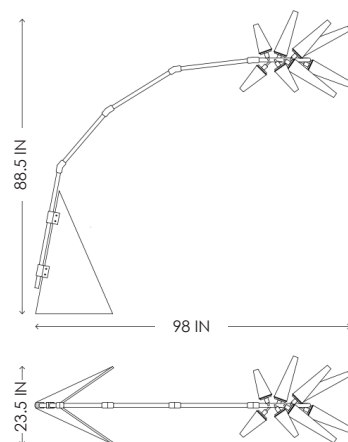

STUDIOTWENTYSEVEN

SHARD FLOOR LAMP BY **NADER GAMMAS**

BRASS PATINA AND STEEL BASE
OPAL FIBERGLASS SHADES
9X 8W, E27 BASE G16 BULBS
PHASE DIMMABLE
120/240V
PRODUCTION TIME 6-8 WEEKS
MADE IN AMERICA

IN H 88.5 W 98 D 23.5
CM H 225 W 250 D 60