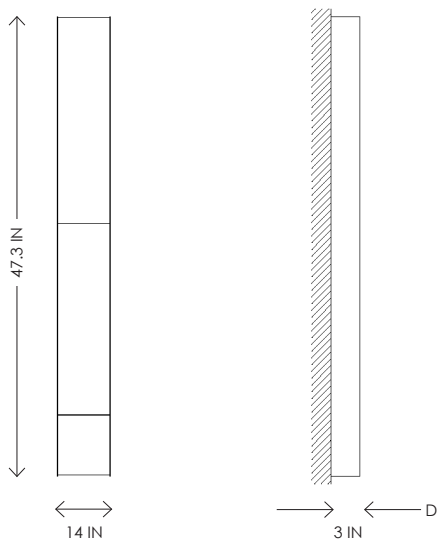

STUDIOTWENTYSEVEN

SHINGLES WIDE SCONCE BY **NADER GAMMAS**

BRASS PATINA
LED MODULES 10W MAX
DIMMABLE
120/240V
PRODUCTION TIME 10-12 WEEKS
MADE IN AMERICA

IN H 47.3 W 5.5 D 3
CM H 120 W 14 D 7.5