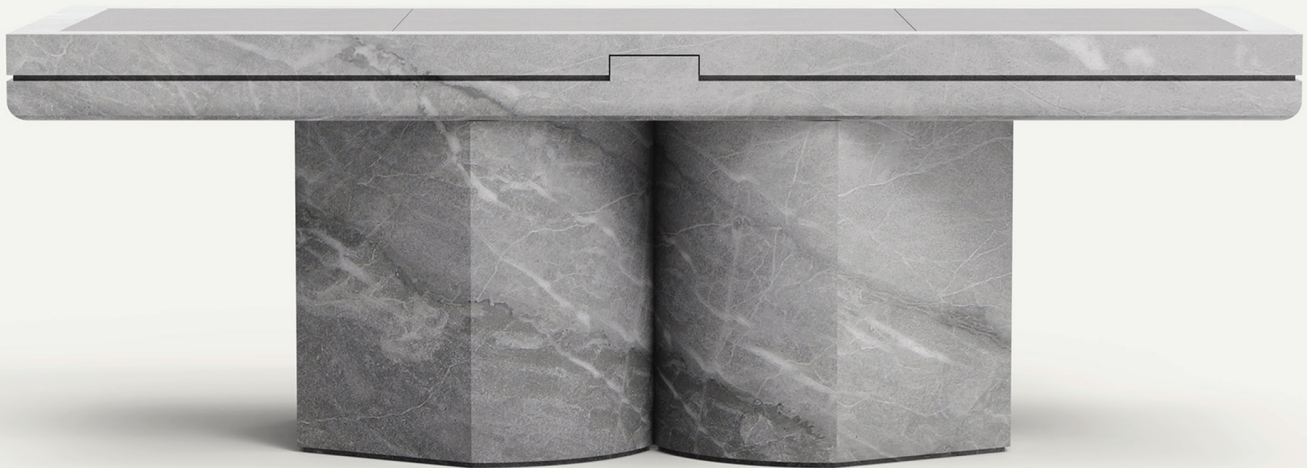

# STUDIOTWENTYSEVEN

CADORE 02 DESK BY **LE CANN** EXCLUSIVELY FOR STUDIOTWENTYSEVEN  
LIMITED EDITION 8  
SIGNED, SERIAL NUMBER AND CERTIFICATE OF AUTHENTICITY  
CADORE COLLECTION  
YEAR 2023

HONED BLEU DE SAVOIE MARBLE  
VELLUTO PELLE BY SPINNEYBECK TOP DETAIL  
PRODUCTION TIME 18-20 WEEKS  
MADE IN FRANCE

IN H 30 W 87 D 33  
CM H 75 W 220 D 85