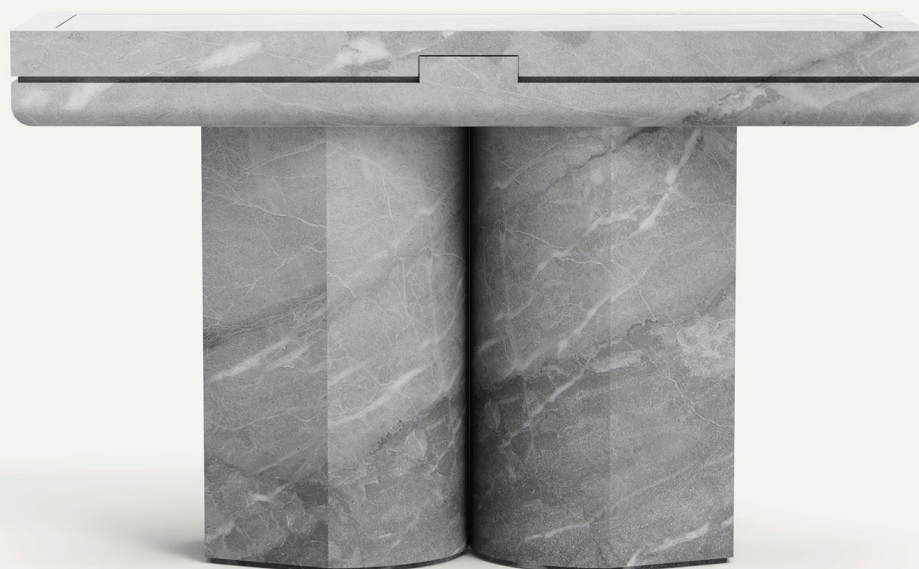

# STUDIOTWENTYSEVEN

CADORE.03 CONSOLE BY **LE CANN** EXCLUSIVELY FOR STUDIOTWENTYSEVEN  
LIMITED EDITION 12  
SIGNED, SERIAL NUMBER AND CERTIFICATE OF AUTHENTICITY  
CADORE COLLECTION  
YEAR 2023

HONED BLEU DE SAVOIE MARBLE  
PRODUCTION TIME 18-20 WEEKS  
MADE IN FRANCE

IN H 33 W 55 D 18  
CM H 85 W 140 D 45