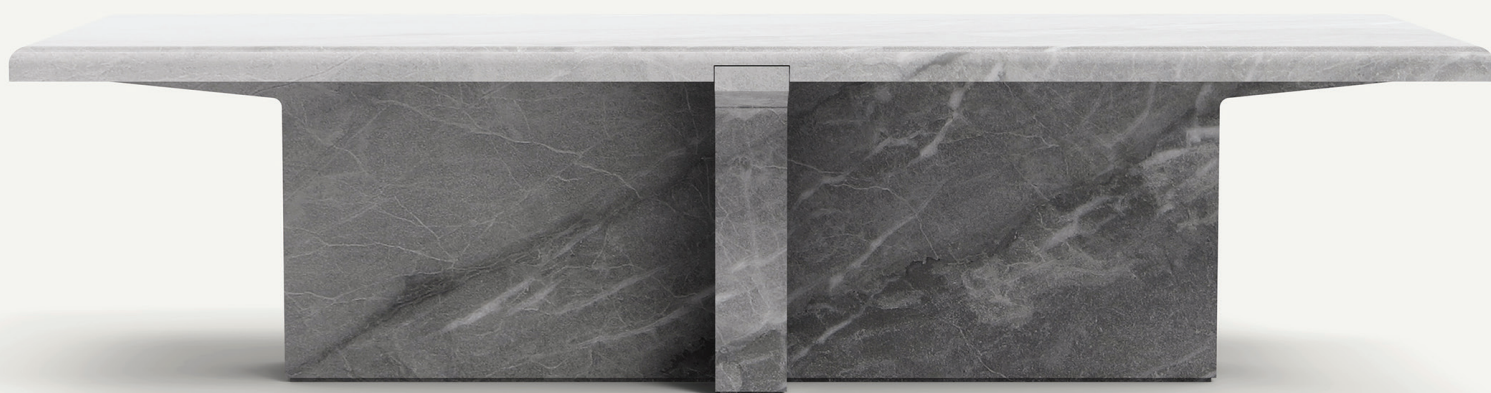

STUDIOTWENTYSEVEN

CADORE 05 TABLE BY **LE CANN** EXCLUSIVELY FOR STUDIOTWENTYSEVEN
LIMITED EDITION 8
SIGNED, SERIAL NUMBER AND CERTIFICATE OF AUTHENTICITY
CADORE COLLECTION
YEAR 2023

HONED BLEU DE SAVOIE MARBLE
PRODUCTION TIME 18-20 WEEKS
MADE IN FRANCE