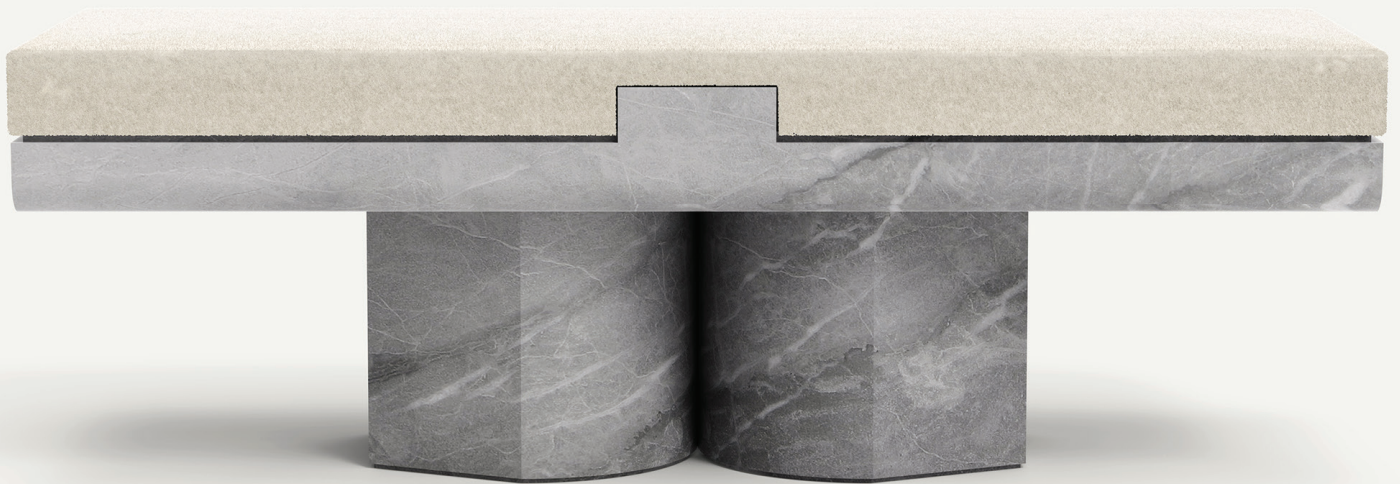

STUDIOTWENTYSEVEN

CADORE 07 BENCH BY **LE CANN** EXCLUSIVELY FOR STUDIOTWENTYSEVEN
LIMITED EDITION 12
SIGNED, SERIAL NUMBER AND CERTIFICATE OF AUTHENTICITY
CADORE COLLECTION
YEAR 2023

VELLUTO PELLE BY SPINNEYBECK OR PRIMA ALPACA SURI BY SANDRA JORDAN TOP
HONED BLEU DE SAVOIE MARBLE BASE
PRODUCTION TIME 18-20 WEEKS
MADE IN FRANCE

IN H 17 W 51 D 18
CM H 44 W 130 D 45