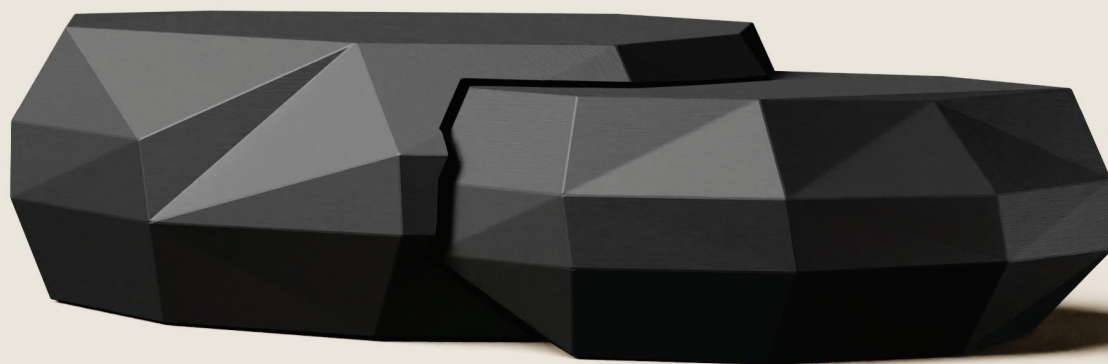

STUDIOTWENTYSEVEN

DIAMOND COFFEE TABLE BY **VINCENT MAZENAUER**
LIMITED EDITION 20
SIGNED, SERIAL NUMBER AND CERTIFICATE OF AUTHENTICITY
PANT COLLECTION
YEAR 2022

3D PRINTED AVAILABLE IN BIO-PLASTY, BIO-RESIN OR LINEN FIBER
PRODUCTION TIME 12-14 WEEKS
MADE IN FRANCE