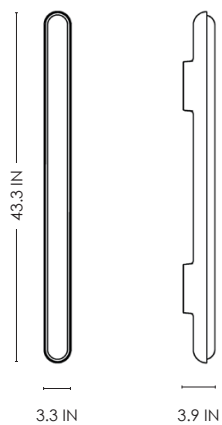

STUDIOTWENTYSEVEN

HOLLOW 3-110 SCONCE BY **BOLDIZAR SENTESKI** EXCLUSIVELY FOR STUDIOTWENTYSEVEN
NUMBERED EDITION
SIGNED, SERIAL NUMBER AND CERTIFICATE OF AUTHENTICITY
YEAR 2022

LIGHT OR DARK PATINATED CAST BRONZE
OR MIRROR POLISHED CAST ALUMINUM
INTEGRATED LED
12W
2700K
DIMMABLE
CE CERTIFIED
PRODUCTION TIME 8-10 WEEKS
MADE IN HUNGARY

IN H 43.3 W 3.3 D 3.9
CM H 110 W 8.5 D 10

STUDIOTWENTYSEVEN

LIGHT PATINATED
CAST BRONZE

DARK PATINATED
CAST BRONZE

MIRROR POLISHED
CAST ALUMINUM