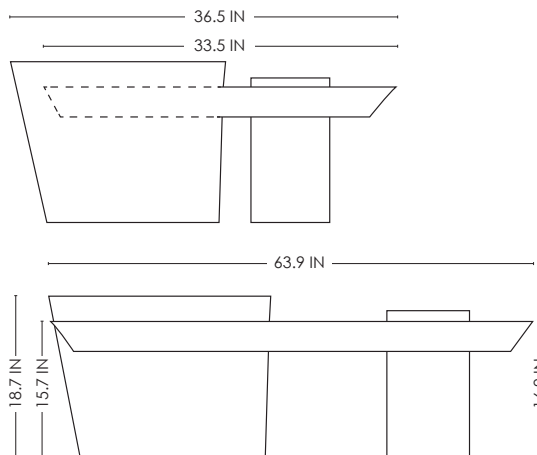

STUDIOTWENTYSEVEN

OYSTER COFFEE TABLE MEDIUM