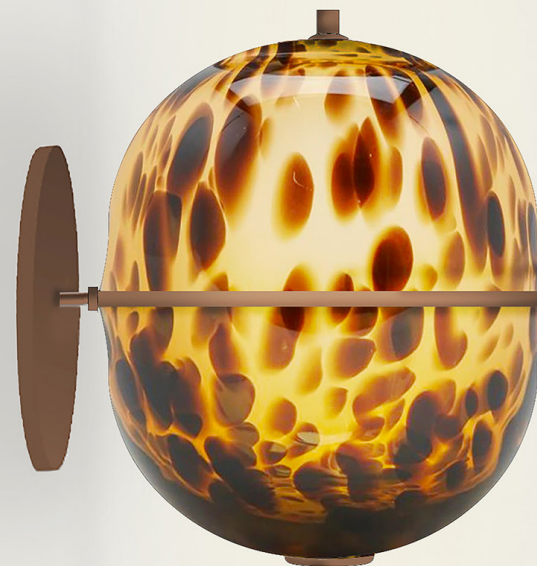

STUDIOTWENTYSEVEN

OLIVIER SCONCE BY **STUDIO TERRE** EXCLUSIVELY FOR STUDIOTWENTYSEVEN
LIMITED EDITION 15
SIGNED, SERIAL NUMBER AND CERTIFICATE OF AUTHENTICITY
OLIVIER COLLECTION
YEAR 2023

MURANO GLASS
COPPER, BURNISHED, GOLDEN OR CHROME STEEL STRUCTURE AND DETAILS
E26, E27 OR G9 LED BULB
7 W
PRODUCTION TIME 8-10 WEEKS
MADE IN ITALY

OLIVIER SCONCE S

IN H 6.7 W 4.3 D 6.7
CM H 17 W 11 D 17

OLIVIER SCONCE M

IN H 10.6 W 9.4 D 11.8
CM H 27 W 24 D 30

STUDIOTWENTYSEVEN

**BURNISHED
STEEL**

**CHROME
STEEL**

**COPPER
STEEL**

**GOLDEN
STEEL**

**AMBER BASE & COFFEE
SPOTTED
MURANO GLASS**