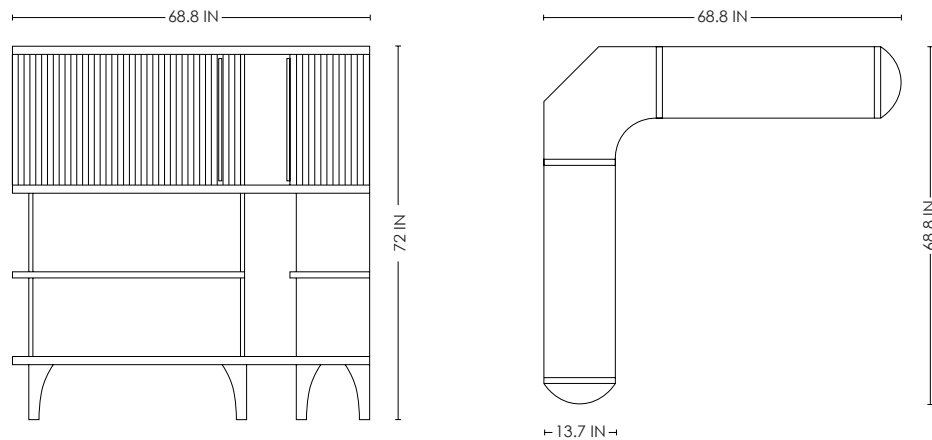

STUDIOTWENTYSEVEN

CHAMELEON CORNER BOOKCASE LOW