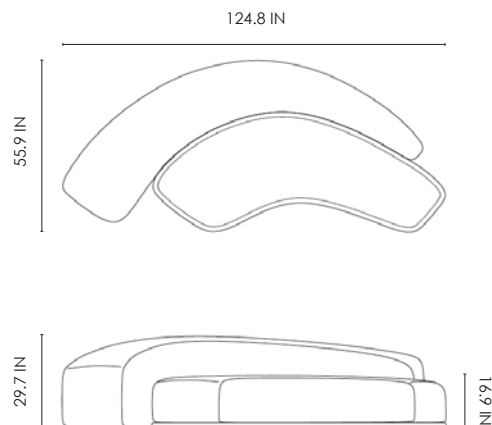

STUDIOTWENTYSEVEN

LS28A DAYBED BY **LUCA STEFANO** EXCLUSIVELY FOR STUDIOTWENTYSEVEN
YEAR 2023

UPHOLSTERED IN MOHAIR BY PIERRE FREY
POLISHED BRASS BASE
PRODUCTION TIME 16-18 WEEKS
MADE IN ITALY

IN H 29.7 W 124.8 D 55.9 SH 16.9
CM H 75.5 W 317 D 142 SH 43