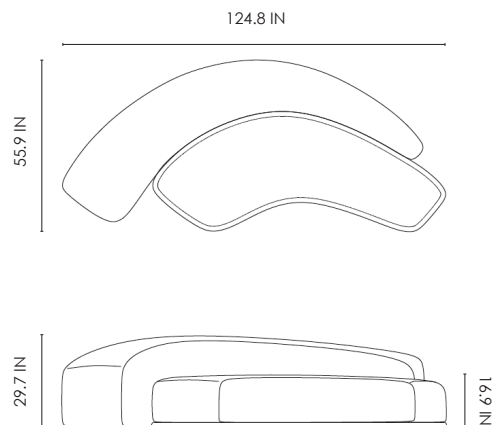

# STUDIOTWENTYSEVEN

LS28B DAYBED BY **LUCA STEFANO** EXCLUSIVELY FOR STUDIOTWENTYSEVEN  
YEAR 2023

UPHOLSTERED IN MOHAIR BY PIERRE FREY  
NATURAL OILED OAK BASE  
PRODUCTION TIME 16-18 WEEKS  
MADE IN ITALY

IN H 29.7 W 124.8 D 55.9 SH 16.9  
CM H 75.5 W 317 D 142 SH 43