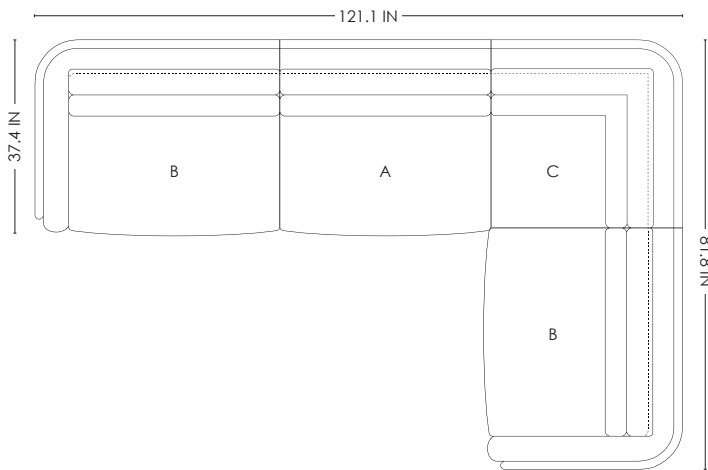

STUDIOTWENTYSEVEN

EBISU MODULAR SOFA 208