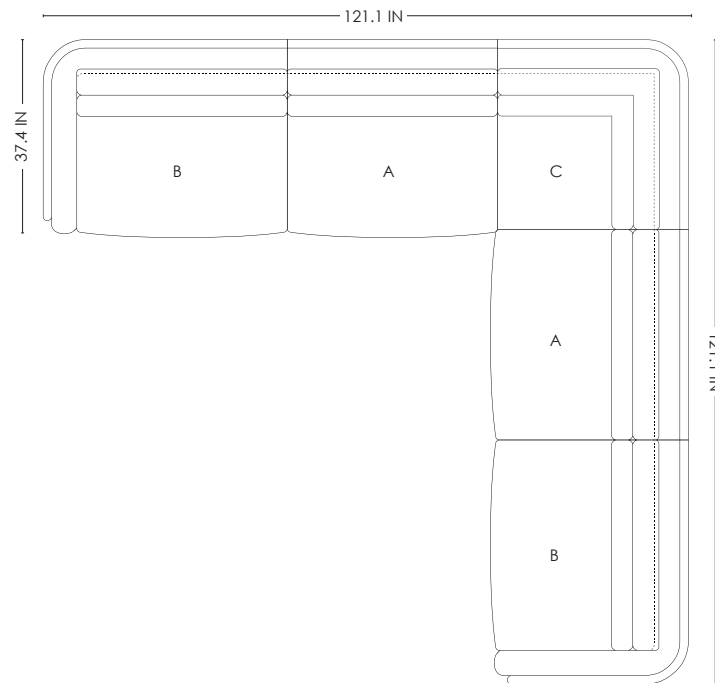

STUDIOTWENTYSEVEN

EBISU MODULAR SOFA 208