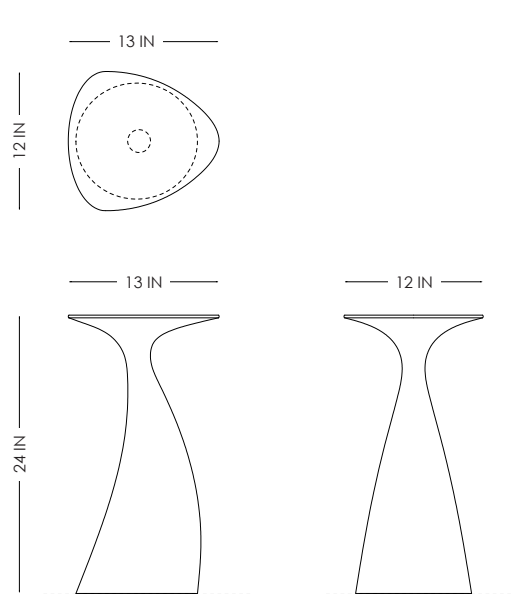

POLISHED OR BLACK PATINATED CAST BRONZE  
PRODUCTION TIME 14-16 WEEKS  
MADE IN AMERICA

EMPEROR SIDE TABLE 24

IN H 24 W 13 D 12  
CM H 61 W 33 D 30.4

EMPEROR SIDE TABLE 28

IN H 28 W 10 D 9.2  
CM H 71.1 W 25.4 D 23.3

# STUDIOTWENTYSEVEN

**BLACK PATINATED**  
CAST BRONZE

**POLISHED**  
CAST BRONZE

EMPEROR SIDE TABLE 24

EMPEROR SIDE TABLE 28