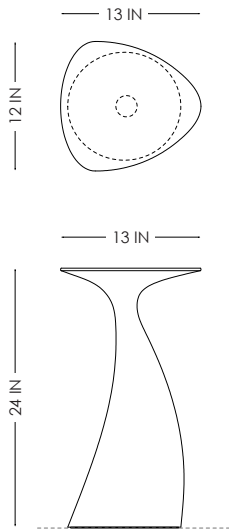

POLISHED OR BLACK PATINATED CAST BRONZE  
PRODUCTION TIME 14-16 WEEKS  
HANDCRAFTED IN AMERICA

EMPEROR SIDE TABLE 24

IN H 24 W 13 D 12  
CM H 61 W 33 D 30.4

EMPEROR SIDE TABLE 28

IN H 28 W 10 D 9.2  
CM H 71.1 W 25.4 D 23.3

# STUDIOTWENTYSEVEN

**BLACK PATINATED**  
CAST BRONZE

**POLISHED**  
CAST BRONZE

EMPEROR SIDE TABLE 24

EMPEROR SIDE TABLE 28