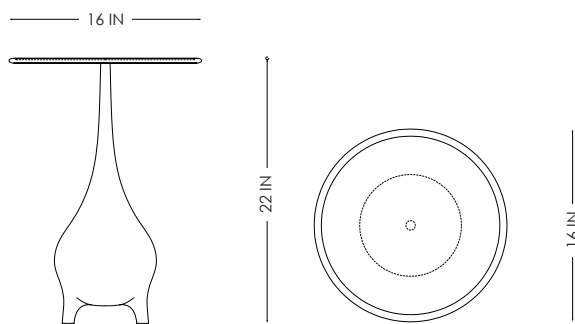

STUDIOTWENTYSEVEN

GAMOT SIDE TABLE BY **DAVID AGUIRE** EXCLUSIVELY FOR STUDIOTWENTYSEVEN
NUMBERED EDITION
GAMOT COLLECTION
YEAR 2023

POLISHED OR BLACK PATINATED CAST BRONZE
PRODUCTION TIME 14-16 WEEKS
HANDCRAFTED IN AMERICA

IN H 22 Ø 16
CM H 55.8 Ø 25.4

STUDIOTWENTYSEVEN

BLACK PATINATED
CAST BRONZE

POLISHED
CAST BRONZE