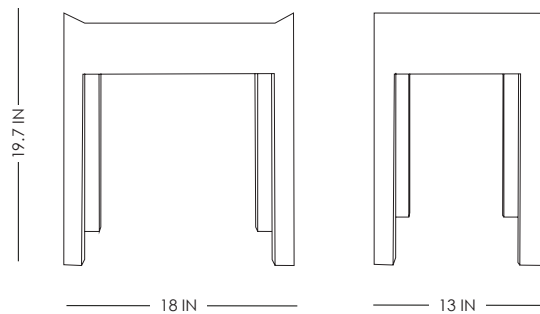

# STUDIOTWENTYSEVEN

MAU SIDE TABLE BY **MAX ZINSER**  
MONUMENT COLLECTION  
YEAR 2021

BLACK, BROWN, SAND OR DUN OAK  
PRODUCTION TIME 6-8 WEEKS  
MADE IN AMERICA

IN H 19.7 W 18 D 13  
CM H 50 W 45.7 D 33