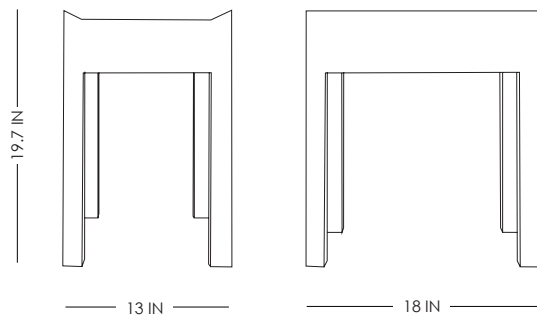

# STUDIOTWENTYSEVEN

MIU SIDE TABLE BY **MAX ZINSER**  
MONUMENT COLLECTION  
YEAR 2021

BLACK, BROWN, SAND OR DUN OAK  
PRODUCTION TIME 6-8 WEEKS  
MADE IN AMERICA

IN H 19.7 W 13 D 18  
CM H 50 W 33 D 45.7