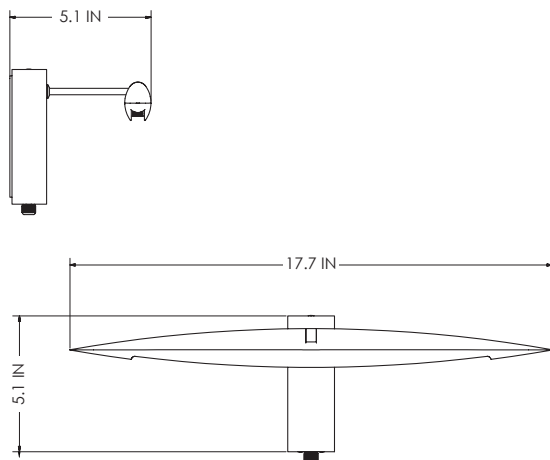

STUDIOTWENTYSEVEN

NO. 3 SCONCE BY **MERNØ**
NUMBERED EDITION
SIGNED, SERIAL NUMBER AND CERTIFICATE OF AUTHENTICITY
YEAR 2023

STRUCTURE IN SIPO MAHOGANY, WALNUT, ASH OR ELM
DETAILS IN POLISHED, GLASS BLOWN OR CHROME-PLATED BRASS
230 V
3200K
CE CERTIFIED
PRODUCTION TIME 10-12 WEEKS
MADE IN DENMARK

IN H 5.1 W 17.7 D 5.1
CM H 13 W 45 D 13