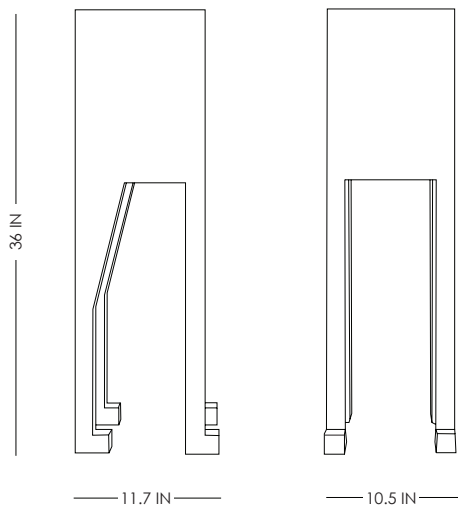

STUDIOTWENTYSEVEN

TEM PEDESTAL BY **MAX ZINSER**
MONUMENT COLLECTION
YEAR 2021

BLACK, BROWN, SAND OR DUN OAK
PRODUCTION TIME 6-8 WEEKS
MADE IN AMERICA

IN H 36 W 10.5 D 11.7
CM H 91.4 W 26.6 D 29.7

STUDIOTWENTYSEVEN