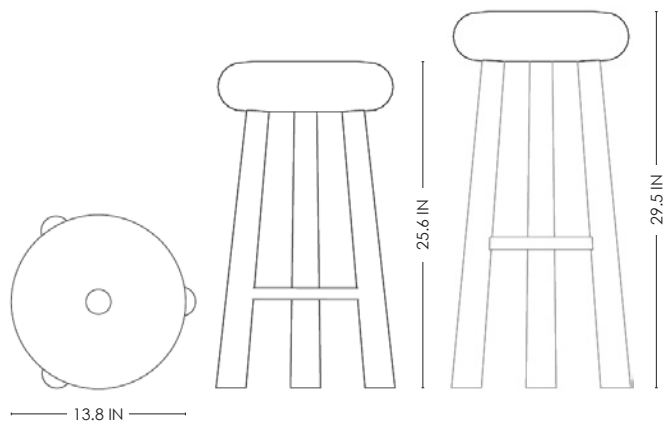

STUDIOTWENTYSEVEN

BABA COUNTER & BAR STOOL BY **EMMANUELLE SIMON**

SOLID BRUSHED OAK
PRODUCTION TIME 18-20 WEEKS
MADE IN FRANCE

BABA COUNTER STOOL

IN H 25.6 Ø 13.8
CM H 65 Ø 35

BABA BAR STOOL

IN H 29.5 Ø 13.8
CM H 75 Ø 35