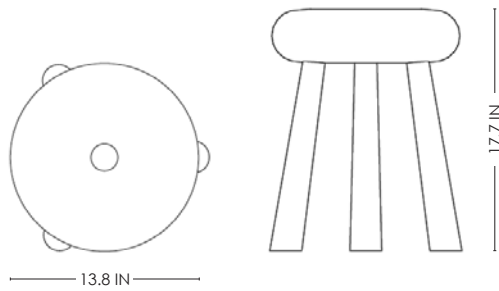

STUDIOTWENTYSEVEN

BABA STOOL BY **EMMANUELLE SIMON**

SOLID BRUSHED OAK
PRODUCTION TIME 18-20 WEEKS
MADE IN FRANCE

IN H 17.7 Ø 13.8
CM H 45 Ø 35