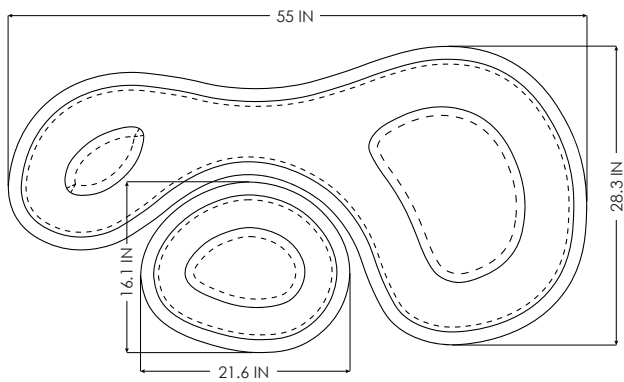

STUDIOTWENTYSEVEN

U AND ME 02 COFFEE TABLE BY **EMMA DONNERSBERG**
U AND ME COLLECTION
YEAR 2022

WHITE TRAVERTINE
SET OF TWO TABLES
PRODUCTION TIME 12-14 WEEKS
MADE IN PORTUGAL

IN H 14.7 W 21.6 D 16.1
CM H 37.5 W 50.5 D 40.9

IN H 14.7 W 55 D 28.3
CM H 37.5 W 139.8 D 72