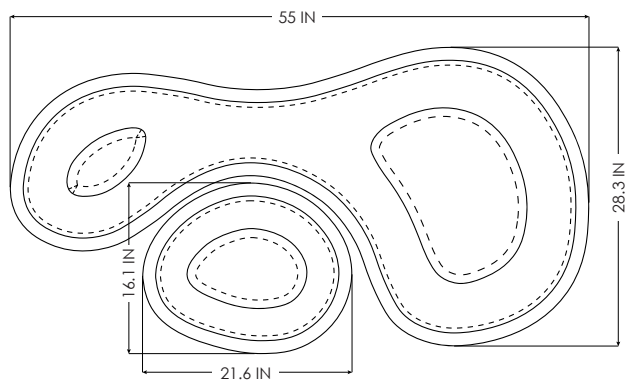

STUDIOTWENTYSEVEN

U AND ME 02 COFFEE TABLE BY **EMMA DONNERSBERG**
U AND ME COLLECTION
YEAR 2022

OAK TOP AND BASE
SET OF TWO TABLES
PRODUCTION TIME 12-14 WEEKS
MADE IN FRANCE

IN H 14.7 W 21.6 D 16.1
CM H 37.5 W 50.5 D 40.9

IN H 14.7 W 55 D 28.3
CM H 37.5 W 139.8 D 72