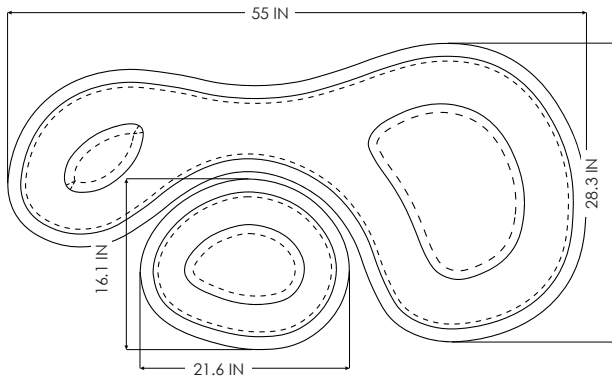

STUDIOTWENTYSEVEN

US COFFEE TABLE BY **EMMA DONNERSBERG**
U AND ME COLLECTION
YEAR 2022

PINK OR SILVER TRAVERTINE
SET OF TWO TABLES
PRODUCTION TIME 12-14 WEEKS
MADE IN ITALY

IN H 14.7 W 21.6 D 16.1
CM H 37.5 W 50.5 D 40.9

IN H 14.7 W 55 D 28.3
CM H 37.5 W 139.8 D 72

STUDIOTWENTYSEVEN

PINK
TRAVERTINE

SILVER
TRAVERTINE