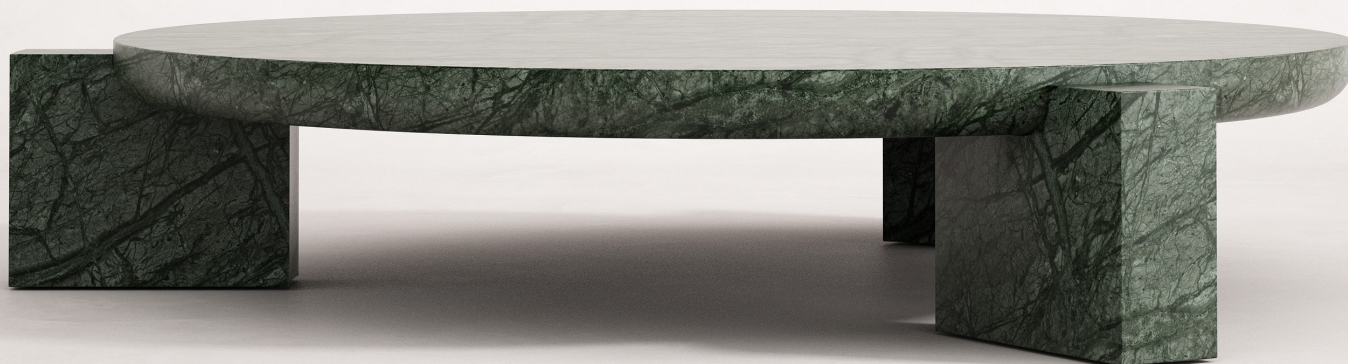

# STUDIOTWENTYSEVEN

VOLA 04 COFFEE TABLE BY **MARTIN MASSÉ**  
LIMITED EDITION 12  
SIGNED, SERIAL NUMBER AND CERTIFICATE OF AUTHENTICITY  
VOLA COLLECTION

PIERRE DE LENS STONE, VERDE GUATEMALA MARBLE OR WALNUT  
PRODUCTION TIME 14-16 WEEKS  
MADE IN FRANCE BY ATELIERS SAINT-JACQUES

IN H 9.8 Ø 47.2  
CM H 25 Ø 120

# STUDIOTWENTYSEVEN

**PIERRE DE LENS**  
STONE

**GUATEMALA**  
MARBLE

**WALNUT**  
WOOD