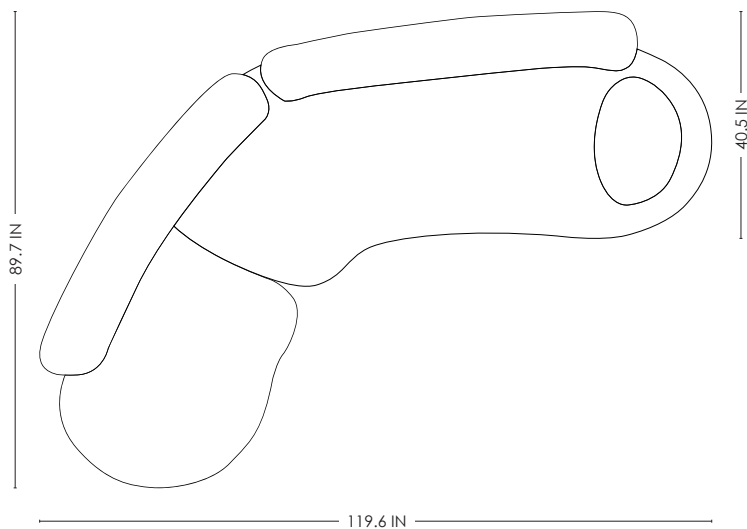

STUDIOTWENTYSEVEN

WAVE SOFA 2 MODULES 304