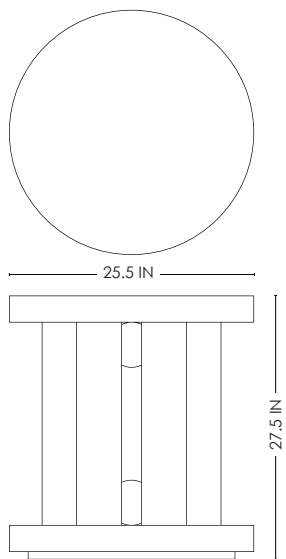

# STUDIOTWENTYSEVEN

ATHENA SIDE TABLE BY **FLEUR DELESALLE**  
2022 COLLECTION  
YEAR 2022

LACQUERED WOOD IN RUST, CANDIED ORANGE OR POUDRE  
PRODUCTION TIME 10-12 WEEKS  
MADE IN ITALY

IN H 27.5 Ø 25.5  
CM H 70 Ø 65