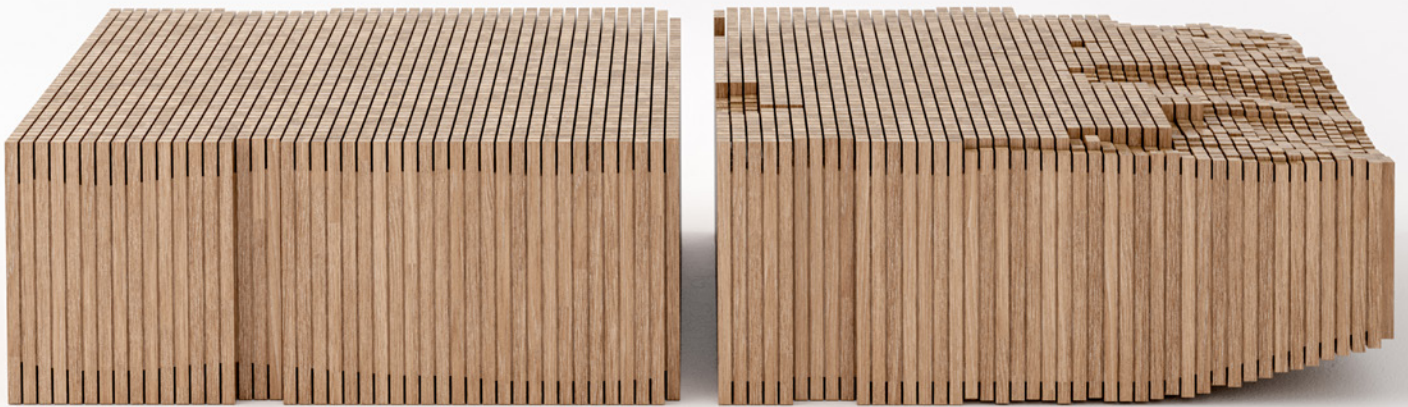

STUDIOTWENTYSEVEN

ERO 002 20MM F L COFFEE TABLE BY **RAPHAEL CRESPIN**
LIMITED EDITION 8+4 AP
SIGNED, SERIAL NUMBER AND CERTIFICATE OF AUTHENTICITY
ERO COLLECTION

MATTE VARNISHED NATURAL OAK
PRODUCTION TIME 14-16 WEEKS
MADE IN FRANCE

IN H 13.8 W 72.8 D 35.4
CM H 35 W 185 D 90