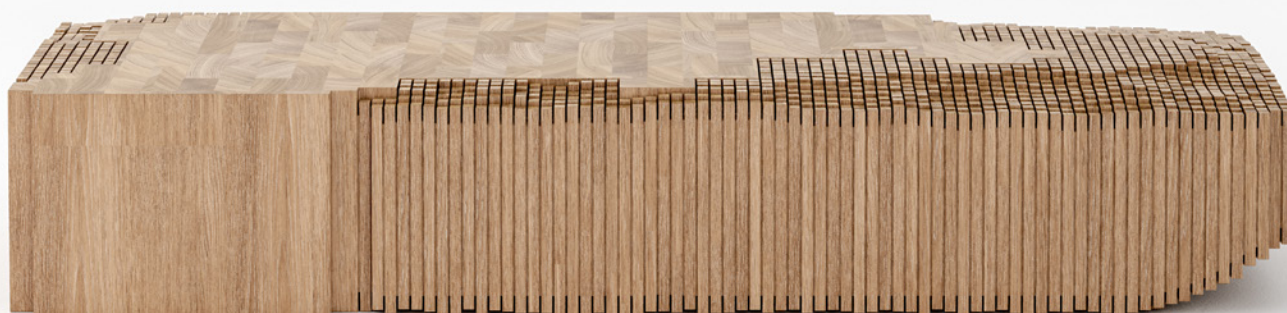

# STUDIOTWENTYSEVEN

ERO 003 20MM COFFEE TABLE BY **RAPHAEL CRESPIN**  
LIMITED EDITION 8+4 AP  
SIGNED, SERIAL NUMBER AND CERTIFICATE OF AUTHENTICITY  
ERO COLLECTION

MATTE VARNISHED NATURAL OAK  
PRODUCTION TIME 14-16 WEEKS  
MADE IN FRANCE

IN H 13.8 W 78.7 D 25.6  
CM H 35 W 200 D 65