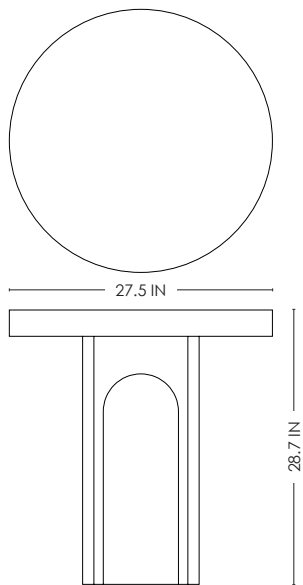

STUDIOTWENTYSEVEN

HELIOS SIDE TABLE BY **FLEUR DELESALLE**
2022 COLLECTION
YEAR 2022

PLASTER
PRODUCTION TIME 10-12 WEEKS
MADE IN FRANCE

IN H 28.7 Ø 27.5
CM H 73 Ø 70