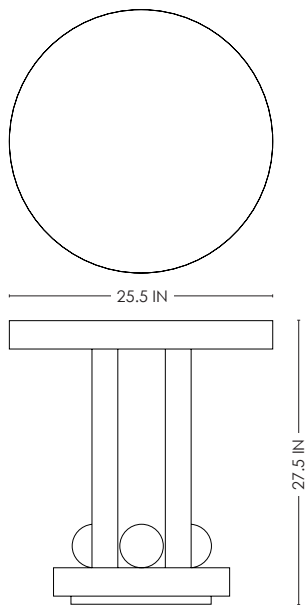

STUDIOTWENTYSEVEN

NÉMÉSIS SIDE TABLE BY **FLEUR DELESALLE**
2022 COLLECTION
YEAR 2022

LACQUERED WOOD IN RUST, CANDIED ORANGE OR POUDRE
PRODUCTION TIME 10-12 WEEKS
MADE IN ITALY

IN H 27.5 Ø 25.5
CM H 70 Ø 65