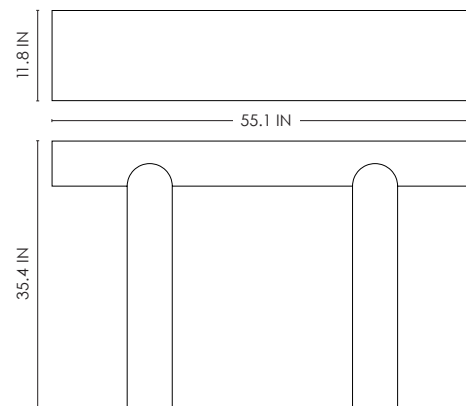

STUDIOTWENTYSEVEN

PI CONSOLE BY **FLEUR DELESALLE**
2022 COLLECTION
YEAR 2022

VERDE ANTIGUA MARBLE WITH MATTE SATIN FINISH
PRODUCTION TIME 10-12 WEEKS
MADE IN FRANCE

IN H 35.4 W 55.1 D 11.8
CM H 90 W 140 D 30