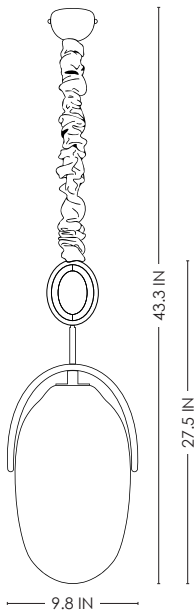

STUDIOTWENTYSEVEN

PEBBLE PENDANT BY **PRATEEK JAIN & GAUTAM SETH**
MID-CENTURY MODERN COLLECTION
YEAR 2023

CLEAR AND FROSTED HAND BLOWN GLASS
ANTIQUÉ BRONZE FINISHED STAINLESS STEEL STRUCTURE
ITALIAN MARBLE DETAIL
LED BULB
1 W
UL LISTED
PRODUCTION TIME 12-14 WEEKS
MADE IN INDIA

IN H 43.3 Ø 9.8
CM H 110 Ø 25