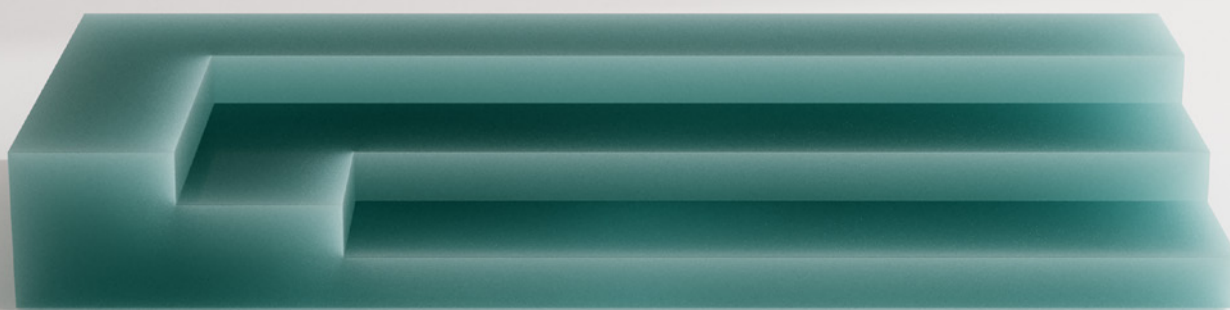

STUDIOTWENTYSEVEN

SCR LOW TABLE RECTANGULAR BY **NIKO KORONIS**
LIMITED EDITION
SIGNED, SERIAL NUMBER AND CERTIFICATE OF AUTHENTICITY
G COLLECTION
YEAR 2023

RESIN
PRODUCTION TIME 10-12 WEEKS
MADE IN NETHERLANDS BY ATELIERS S.T.R.S

IN H 10.6 W 78.7 D 31.8
CM H 27 W 200 D 81

STUDIOTWENTYSEVEN

GNK 1
RESIN

GNK 2
RESIN

GNK 3
RESIN

GNK 4
RESIN

GNK 5
RESIN

GNK 6
RESIN