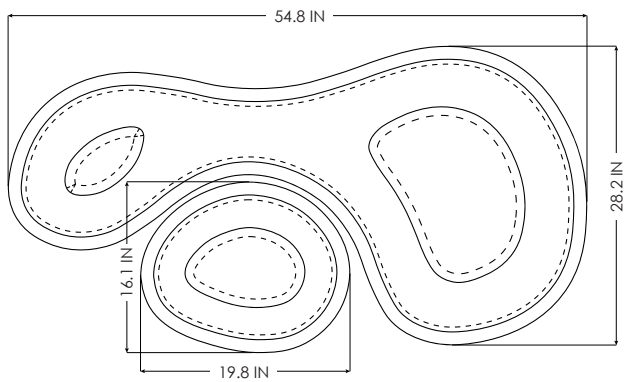

STUDIOTWENTYSEVEN

U AND ME 02 COFFEE TABLE BY **EMMA DONNERSBERG**
U AND ME COLLECTION
YEAR 2022

PINK OR SILVER TRAVERTINE
SET OF TWO TABLES
PRODUCTION TIME 12-14 WEEKS
MADE IN ITALY

IN H 14.7 W 19.8 D 16.1
CM H 37.5 W 50.5 D 41

IN H 14.7 W 54.8 D 28.2
CM H 37.5 W 139.3 D 71.8

STUDIOTWENTYSEVEN

PINK
TRAVERTINE

SILVER
TRAVERTINE