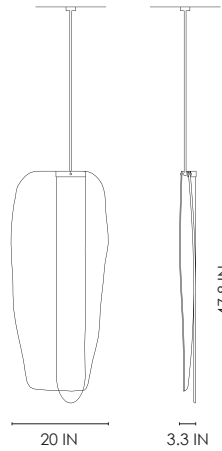

STUDIOTWENTYSEVEN

SHAPE 1

SHAPE 2

WATERFALL PENDANT BY **ANNA AGAPOVA** EXCLUSIVELY FOR STUDIOTWENTYSEVEN
WATERFALL COLLECTION
YEAR 2023

BENT EXTRA-WHITE ART GLASS
GRADIENT CHISELED BRONZE STRUCTURE WITH OXIDIZED FINISH
LED
INDIRECT LIGHTING
UL LISTED
PRODUCTION TIME 22-24 WEEKS
MADE IN FRANCE

WATERFALL PENDANT SHAPE 1

IN H 47.8 W 19.6 D 3.9
CM H 121.5 W 50 D 10

WATERFALL PENDANT SHAPE 2

IN H 47.8 W 20 D 3.3
CM H 121.5 W 51 D 8.5