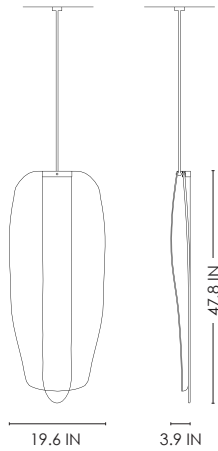

STUDIOTWENTYSEVEN

SHAPE 1

SHAPE 2

WATERFALL PENDANT BY **ANNA AGAPOVA** EXCLUSIVELY FOR STUDIOTWENTYSEVEN
WATERFALL COLLECTION
YEAR 2023

BENT EXTRA-WHITE ART GLASS
GRADIENT CHISELED BRONZE STRUCTURE WITH OXIDIZED FINISH
LED
INDIRECT LIGHTING
UL LISTED
PRODUCTION TIME 22-24 WEEKS
MADE IN FRANCE

WATERFALL PENDANT SHAPE 1

IN H 47.8 W 19.6 D 3.9
CM H 121.5 W 50 D 10

WATERFALL PENDANT SHAPE 2

IN H 47.8 W 20 D 3.3
CM H 121.5 W 51 D 8.5