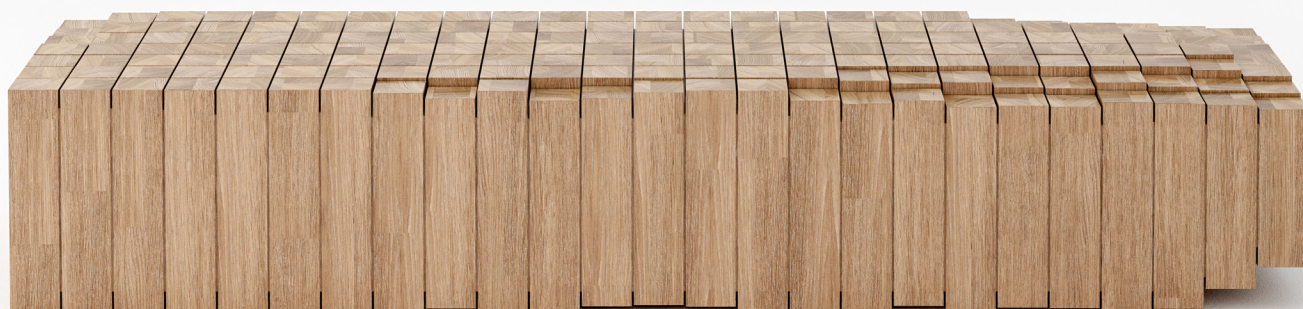

# STUDIOTWENTYSEVEN

ERO 003 80MM F COFFEE TABLE BY **RAPHAEL CRESPIN**  
LIMITED EDITION 8+4 AP  
SIGNED, SERIAL NUMBER AND CERTIFICATE OF AUTHENTICITY  
ERO COLLECTION  
YEAR 2023

MATTE VARNISHED NATURAL WHITE OAK  
PRODUCTION TIME 14-16 WEEKS  
MADE IN FRANCE

IN H 13.8 W 78.7 D 25.6  
CM H 35 W 200 D 65