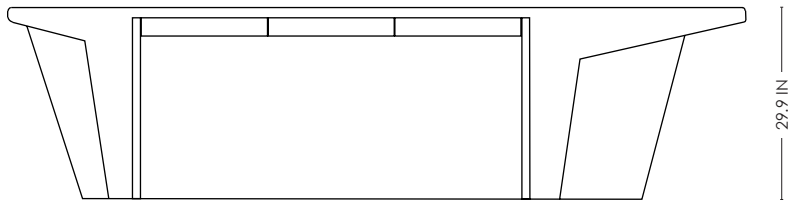

STUDIOTWENTYSEVEN

EVEREST DESK BY **JÉRÔME BUGARA**
LIMITED EDITION 25
SIGNED, SERIAL NUMBER AND CERTIFICATE OF AUTHENTICITY
EVEREST COLLECTION
YEAR 2023

FIORE DI BOSCO MARBLE
3 DRAWERS WITH BLACK LACQUERED INTERIOR
PRODUCTION TIME 12-14 WEEKS
MADE IN ITALY

IN H 29.9 W 115.2 D 51.4
CM H 76 W 292.8 D 130.7

STUDIOTWENTYSEVEN

115.2 IN