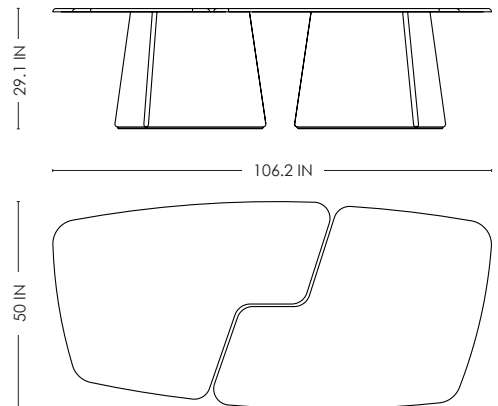

# STUDIOTWENTYSEVEN

L'ARMANDO TABLE BY **GIO PAGANI** EXCLUSIVELY FOR STUDIOTWENTYSEVEN  
LIMITED EDITION 15  
SIGNED, SERIAL NUMBER AND CERTIFICATE OF AUTHENTICITY  
SENZA FINE COLLECTION  
YEAR 2022

GREEN ONYX  
POLISHED STEEL DETAILS  
PRODUCTION TIME 16-18 WEEKS  
MADE IN ITALY

IN H 29.1 W 106.2 D 50  
CM H 74 W 270 D 127