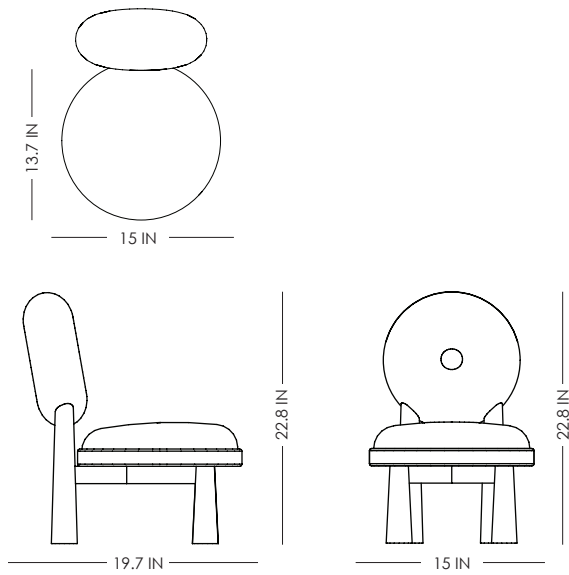

STUDIOTWENTYSEVEN

LITTLE BABA CHAIR BY EMMANUELLE SIMON

UPHOLSTERED IN YARN COLLECTIVE, DEDAR, LELIEVRE OR MOUCHY
SOLID BRUSHED OAK
PRODUCTION TIME 18-20 WEEKS
MADE IN FRANCE

IN H 22.8 W 15 D 19.7
CM H 58 W 38 D 50