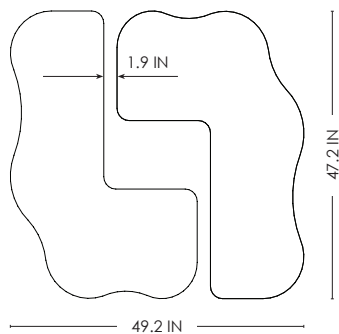

STUDIOTWENTYSEVEN

ORMA COFFEE TABLE BY **EMMANUELLE SIMON**
YEAR 2023

SATIN VARNISHED OAK
SET OF 2 TABLES
PRODUCTION TIME 18-20 WEEKS
MADE IN FRANCE

ORMA COFFEE TABLE 150 RECTANGULAR CONFIGURATION

IN H 13.7 W 59 D 27.5
CM H 35 W 150 D 70

ORMA COFFEE TABLE 165 RECTANGULAR CONFIGURATION

IN H 13.7 W 64.9 D 31.4
CM H 35 W 165 D 80

STUDIOTWENTYSEVEN

ORMA COFFEE TABLE 150

SQUARE CONFIGURATION

RECTANGULAR CONFIGURATION

ORMA COFFEE TABLE 165

SQUARE CONFIGURATION

RECTANGULAR CONFIGURATION