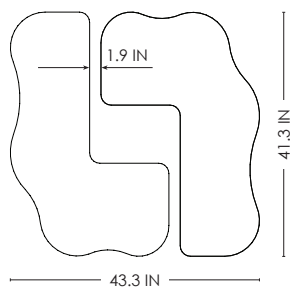

STUDIOTWENTYSEVEN

ORMA COFFEE TABLE BY **EMMANUELLE SIMON**
YEAR 2023

SATIN VARNISHED OAK
SET OF 2 TABLES
PRODUCTION TIME 18-20 WEEKS
MADE IN FRANCE

ORMA COFFEE TABLE 150 RECTANGULAR CONFIGURATION

IN H 13.7 W 59 D 27.5
CM H 35 W 150 D 70

ORMA COFFEE TABLE 165 RECTANGULAR CONFIGURATION

IN H 13.7 W 64.9 D 31.4
CM H 35 W 165 D 80

STUDIOTWENTYSEVEN

ORMA COFFEE TABLE 150

SQUARE CONFIGURATION

RECTANGULAR CONFIGURATION

ORMA COFFEE TABLE 165

SQUARE CONFIGURATION

RECTANGULAR CONFIGURATION