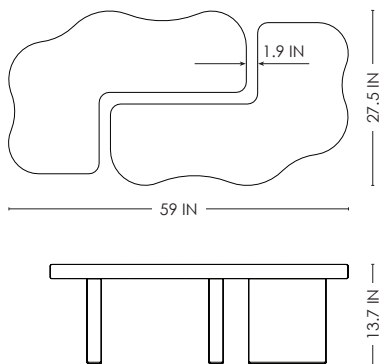

STUDIOTWENTYSEVEN

ORMA COFFEE TABLE BY **EMMANUELLE SIMON**
YEAR 2023

SATIN VARNISHED OAK
SET OF 2 TABLES
PRODUCTION TIME 18-20 WEEKS
MADE IN FRANCE

ORMA COFFEE TABLE 150 RECTANGULAR CONFIGURATION

IN H 13.7 W 59 D 27.5
CM H 35 W 150 D 70

ORMA COFFEE TABLE 165 RECTANGULAR CONFIGURATION

IN H 13.7 W 64.9 D 31.4
CM H 35 W 165 D 80

STUDIOTWENTYSEVEN

ORMA COFFEE TABLE 150

SQUARE CONFIGURATION

RECTANGULAR CONFIGURATION

ORMA COFFEE TABLE 165

SQUARE CONFIGURATION

RECTANGULAR CONFIGURATION