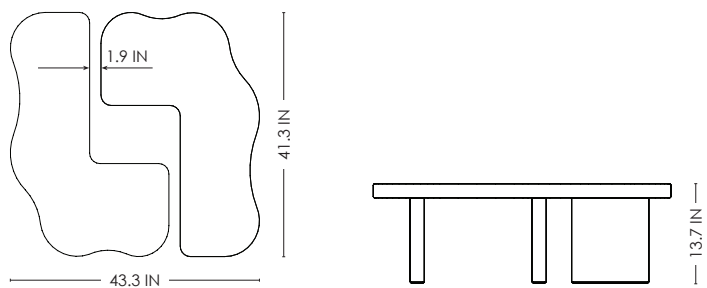

STUDIOTWENTYSEVEN

ORMA COFFEE TABLE BY **EMMANUELLE SIMON**
YEAR 2023

SATIN VARNISHED OAK
SET OF 2 TABLES
PRODUCTION TIME 12-14 WEEKS
MADE IN FRANCE

ORMA COFFEE TABLE 105 SQUARE CONFIGURATION

IN H 13.7 W 41.3 D 43.3
CM H 35 W 105 D 110

ORMA COFFEE TABLE 150 RECTANGULAR CONFIGURATION

IN H 13.7 W 59.1 D 29.5
CM H 35 W 150 D 75

STUDIOTWENTYSEVEN

ORMA COFFEE TABLE 105 SQUARE

ORMA COFFEE TABLE 150 RECTANGULAR