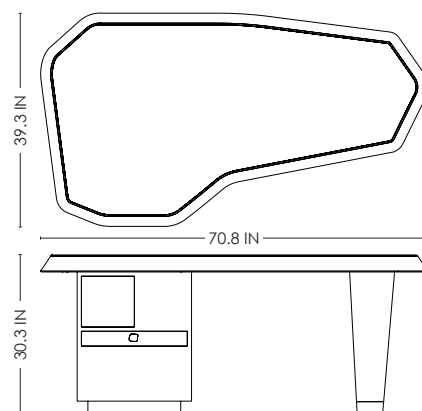

STUDIOTWENTYSEVEN

ATLAS DESK BY **PIERRE AUGUSTIN ROSE**
ATLAS COLLECTION
YEAR 2021

TRAVERTINE TOP AND BASE
OAK STRUCTURE
PRODUCTION TIME 10-12 WEEKS
MADE IN FRANCE

IN H 30.3 W 70.8 D 39.3
CM H 77 W 180 D 100