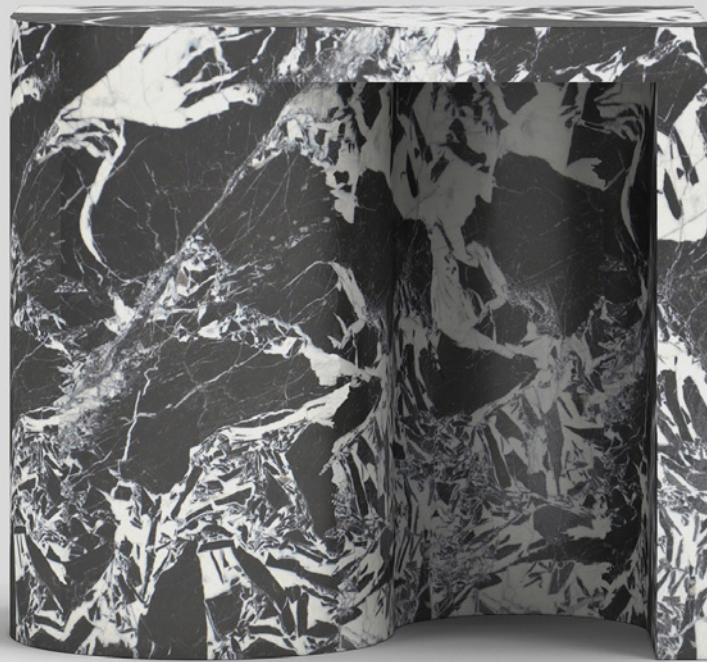

STUDIOTWENTYSEVEN

CE1 CONSOLE BY **MAXIME BOUTILLIER** EXCLUSIVELY FOR STUDIOTWENTYSEVEN
LIMITED EDITION 30
SIGNED, SERIAL NUMBER AND CERTIFICATE OF AUTHENTICITY
ELEMENTAIRE COLLECTION
YEAR 2023

HONED GRAND ANTIQUE MARBLE
PRODUCTION TIME 16-18 WEEKS
MADE IN FRANCE BY ATELIERS SAINT-JACQUES

IN H 31.4 W 35.4 D 19.6
CM H 80 W 90 D 50