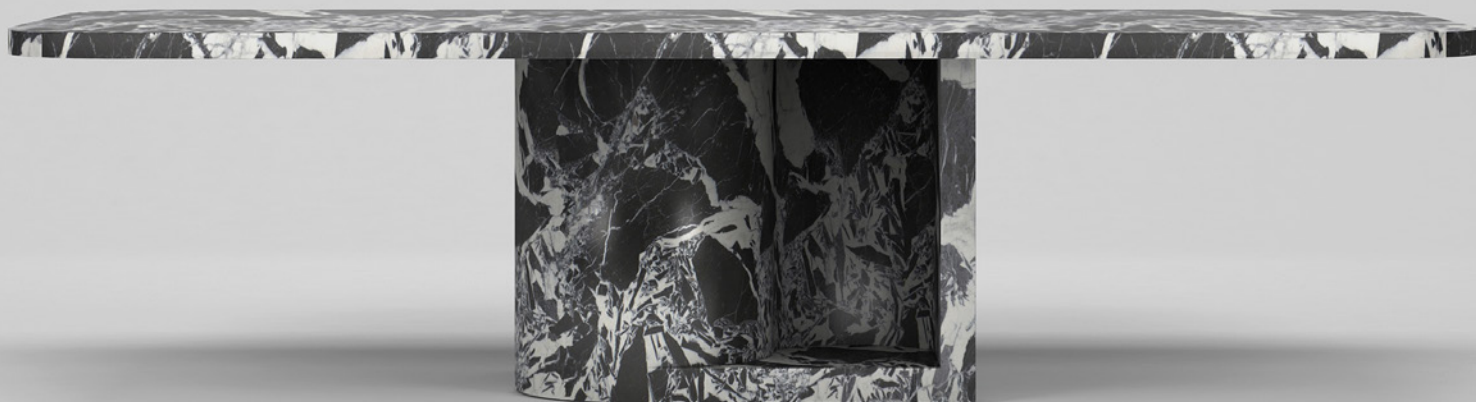

STUDIOTWENTYSEVEN

CE2 TABLE BY **MAXIME BOUTILLIER** EXCLUSIVELY FOR STUDIOTWENTYSEVEN
LIMITED EDITION 30
SIGNED, SERIAL NUMBER AND CERTIFICATE OF AUTHENTICITY
ELEMENTAIRE COLLECTION
YEAR 2023

HONED GRAND ANTIQUE MARBLE
PRODUCTION TIME 16-18 WEEKS
MADE IN FRANCE BY ATELIERS SAINT-JACQUES

IN H 29.5 W 114.1 D 49.2
CM H 75 W 290 D 125