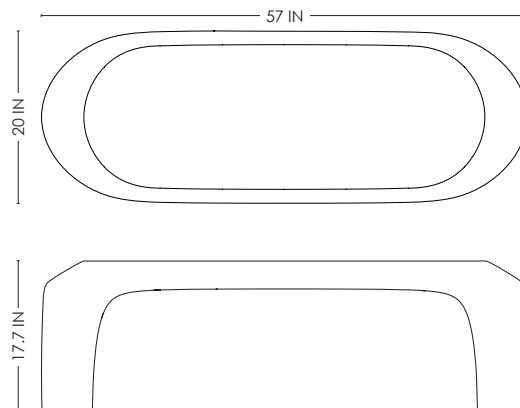

GRAY CARNICO MARBLE WITH STAINLESS STEEL UNDERSIDE DETAIL
WHITE ARABESCATO MARBLE WITH BRASS UNDERSIDE DETAIL
WHITE PIGMENTED WAXED OAK WITH STAINLESS STEEL UNDERSIDE DETAIL
OILED WALNUT WITH STAINLESS STEEL UNDERSIDE DETAIL
PRODUCTION TIME 12-14 WEEKS
MADE IN FRANCE BY ATELIERS SAINT-JACQUES

IN H 17.7 W 57 D 20
CM H 45 W 145 D 51

STUDIOTWENTYSEVEN

GRAY CARNICO
MARBLE

WHITE ARABESCATO
MARBLE

WHITE PIGMENTED
EUROPEAN OAK

OILED
EUROPEAN WALNUT